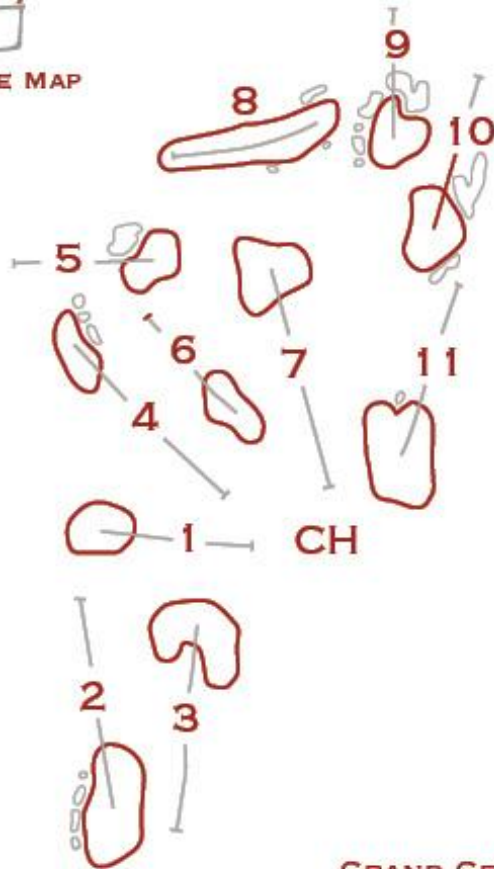

COURSE MAP

GRAND GENEVA
RESORT & SPA
LAKE GENEVA, WI
GOLF ARCHITECT
MATTHEW DUSENBERRY

EST. 2026